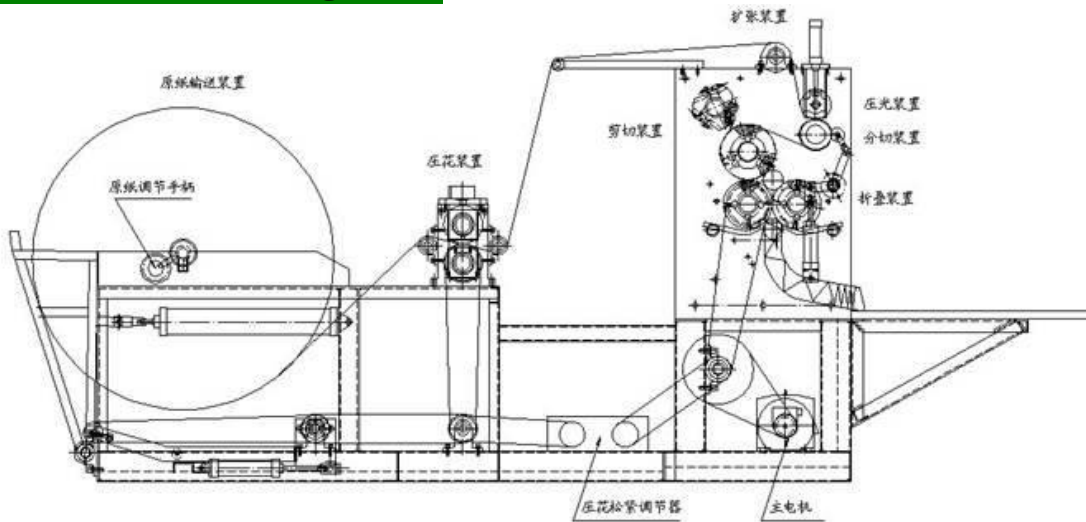

❖ Main Technical Parameter

- ❖ The width of jumbo roll: 1000 mm
- ❖ The diameter of jumbo roll: 1100mm
- ❖ Unfolding final production: 210×230mm
- ❖ Production speed: (60-100m)* /min
- ❖ Electric power: 15KW
- ❖ Machine size: 3000×1600×1900mm
- ❖ Weight: 3000kg

❖ Finish Production of Machine:

❖ Machine's details picture:

❖ The quality of machines:

- ❖ All transmission parts are processed by box irons, they are resist pressure and toughness.
- ❖ Adopt China name-brand CHINT electricity and bearing.

❖ **Machine flow diagram:**

230三排N折擦手纸机示意图

Unwinding the paper roll make it go through the embossing, then the paper absorb by the steel roller and folding the paper, and then cutting the paper, finally output the product.